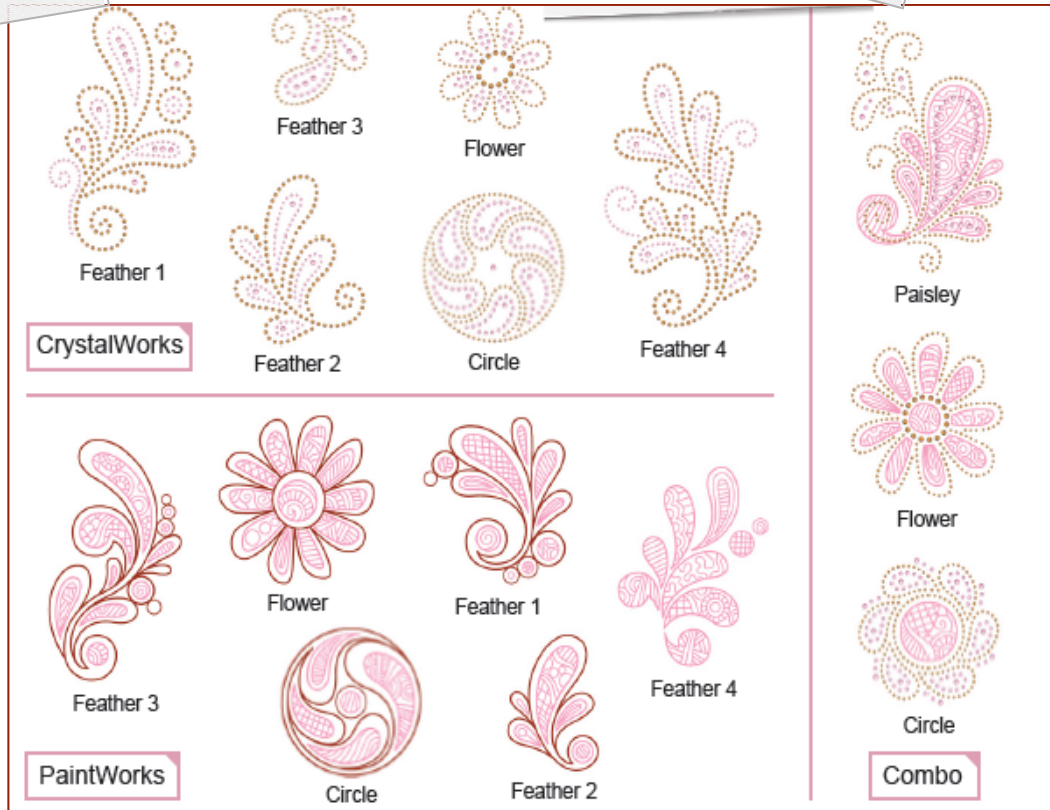

DesignWorks Collection Details

No refund or substitutions of opened materials. It is a violation of Copyright law to make and distribute copies of electronic designs or artwork. Electronic designs are licensed to the original purchaser for use at one location. Digitized by OESD, LLC. ©2013 OESD, LLC. All rights reserved.

Companion Embroidery!